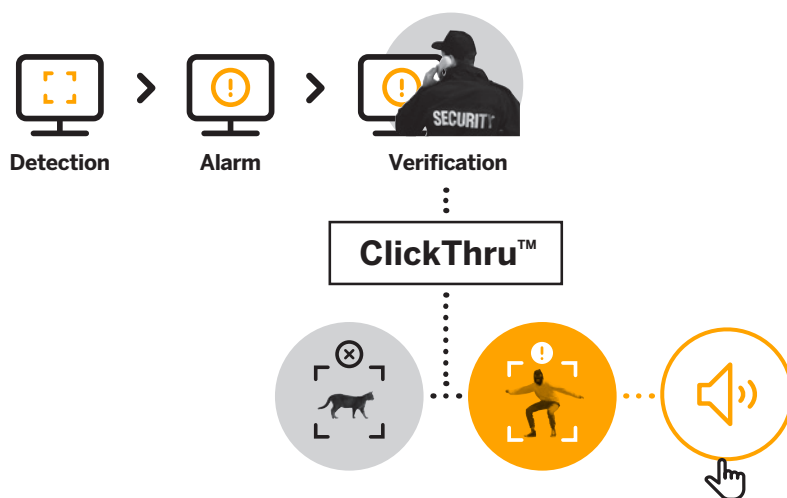

DAVANTIS Integration with Optimus Speakers —

The list of devices compatible with our DFUSION solutions continues to grow. Now, the **AE-15SIP exponential SIP speakers from Optimus** are integrated with our system, enhancing perimeter video surveillance with effective deterrent measures.

This integration strengthens our position as a video analytics solution compatible with a wide range of hardware devices, as well as with most CMS, VSM, and PSIM platforms.

Boost your perimeter security with DFUSION and Optimus SIP speakers.

Optimus SIP Exponential Speaker: A Deterrent Ally Against Intruders

The AE-15SIP model is a circular-mouth exponential speaker with an effective power output of 15 W. It features an RJ45 port and a 10/100 Base-TX network interface. Powered via PoE, it uses VoIP technology with the SIP protocol, enabling seamless integration into a data network and the broadcasting of messages from SIP phones or any other SIP-compatible network device.

When combined with DFUSION, this type of speaker enables **automated or supervised activation of alert messages and deterrent actions in response to specific intrusion events** detected by cameras.

DFUSION-Optimus Integration: The Key to Maximum Security