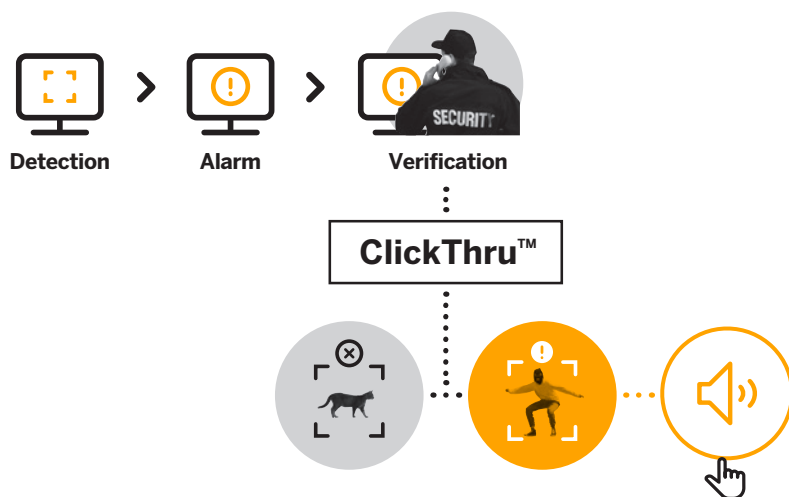

# DAVANTIS integration with Hikvision speakers —

DAVANTIS continuously adapts and upgrades to offer you even more free features and services. This time, our product development team has increased the flexibility of DAVANTIS solutions by integrating **Hikvision DS-QAZ1307G1-E IP speakers**. Integrating these IP speakers with our intelligent video analysis system makes upgrading your perimeter video surveillance systems with deterrent measures like child's play.

This new integration strengthens our position as a fully integrable video analysis system compatible with a wide variety of hardware and software, as well as CMS, PSIM, and VSM platforms. Improving your perimeter security with DFUSION and Hikvision IP speakers couldn't be easier!

## Hikvision IP Speakers: an effective deterrent against intruders

The Hikvision DS-QAZ1307G1-E model is an **IP speaker** that is the perfect deterrent for maximising perimeter security.

This IP speaker supports alarm input and scheduling, audio linkage, TTS voice synthesis, and text broadcasting. It features both natural and soft dual audio options, standard male and female. It is also compatible with two-way audio

through the Session Initiation Protocol (SIP), enabling interactive communication between users and the system. This feature is essential for applications that require smooth, real-time communication, such as intercom systems and remote assistance.